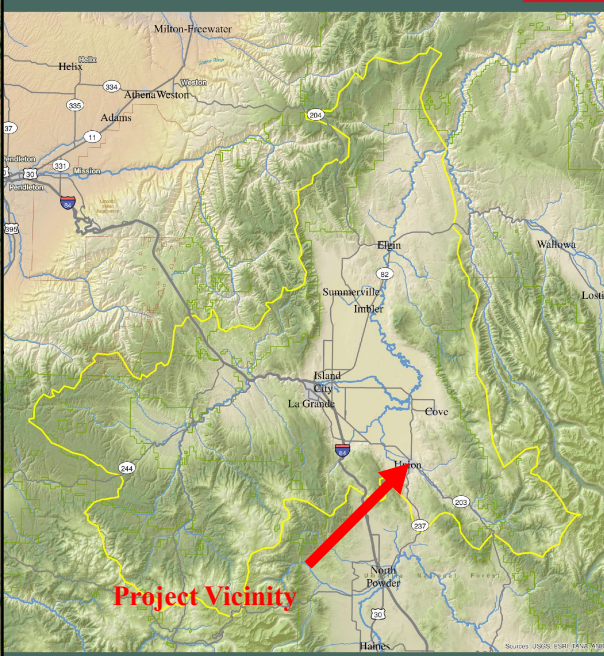

Saaxsaaxinma Conservation Property Vicinity Map

 Saaxsaaxinma Conservation Property Boundary

 Union - 3 miles

Catherine Creek

Hwy 205 Medical Springs Highway

Grande Ronde River Basin

Source: Esri, [USDA, USGS, AeroGRID, IGN, and the GIS User Community]